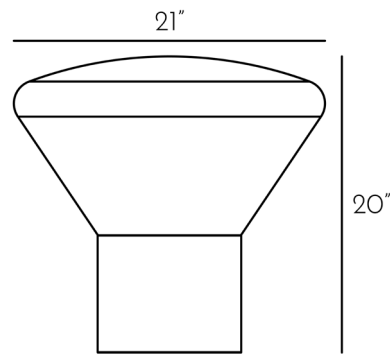

TECH. DESCRIPTION

The lamp consists of a solid wooden base, which houses the bulb socket, and a glass shade.

CERTIFICATES

Product ID: PC850

Product ID: PC849

CONSTRUCTION SPECIFICATIONS

Weight: 13 kg
Construction material: Glass, metal, wood
Cord Length: 2,200 mm
Mounting: Table
Environment: Indoor

Weight: 5 kg
Construction material: Glass, metal, wood
Cord Length: 2,240 mm
Mounting: Table
Environment: Indoor

ELECTRICAL SPECIFICATIONS

Input voltage [V]: 230 V
Frequency [Hz]: 50-60 Hz
Max. power [W]: 60 W
Coverage IP: 20
Socket: E27
Light source: -
Energy class: A+ to E depending on light source

Weight:	2.5 kg
Construction material:	Glass, metal, wood
Cord Length:	2,280 mm
Mounting:	Table
Environment:	Indoor

ELECTRICAL SPECIFICATIONS

Input voltage [V]:	230 V
Frequency [Hz]:	50-60 Hz
Max. power [W]:	60 W
Coverage IP:	20
Socket:	E14
Light source:	-
Energy class:	A+ to E depending on light source