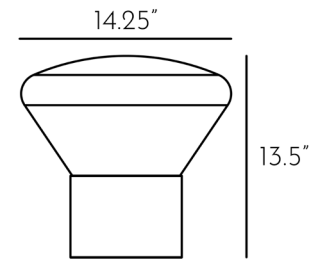

TECH. DESCRIPTION

The lamp consists of a solid wooden base, which houses the bulb socket, and a glass shade.

CERTIFICATES

Product ID: PC850

Product ID: PC849

CONSTRUCTION SPECIFICATIONS

Weight: 13 kg
Construction material: Glass, metal, wood
Cord Length: 2,200 mm
Mounting: Table
Environment: Indoor

Weight: 5 kg
Construction material: Glass, metal, wood
Cord Length: 2,240 mm
Mounting: Table
Environment: Indoor

ELECTRICAL SPECIFICATIONS

Input voltage [V]: 230 V
Frequency [Hz]: 50-60 Hz
Max. power [W]: 60 W
Coverage IP: 20
Socket: E27
Light source: -
Energy class: A+ to E depending on light source

Weight:	2.5 kg
Construction material:	Glass, metal, wood
Cord Length:	2,280 mm
Mounting:	Table
Environment:	Indoor

ELECTRICAL SPECIFICATIONS

Input voltage [V]:	230 V
Frequency [Hz]:	50-60 Hz
Max. power [W]:	60 W
Coverage IP:	20
Socket:	E14
Light source:	-
Energy class:	A+ to E depending on light source