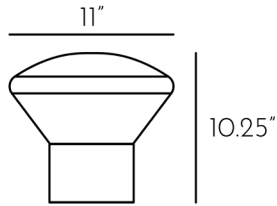

Product ID: PC910

CONSTRUCTION SPECIFICATIONS

Weight:	2.5 kg
Construction material:	Glass, metal, wood
Cord Length:	2,280 mm
Mounting:	Table
Environment:	Indoor

ELECTRICAL SPECIFICATIONS

Input voltage [V]:	230 V
Frequency [Hz]:	50-60 Hz
Max. power [W]:	60 W
Coverage IP:	20
Socket:	E14
Light source:	-
Energy class:	A+ to E depending on light source

LED SOURCE - PC851, PC856

Socket	E27
Type	LED filament
Lamp wattage [W]	6 W
Input voltage [V]	220-240 VAC
Energy class	A
Flux [lm]	350 lm
Light colour [K]	2200K
CRI	90+
Lifespan [h]	20,000 hr
Dimmable	yes
Dimensions h x w [mm]	145 x 65 mm